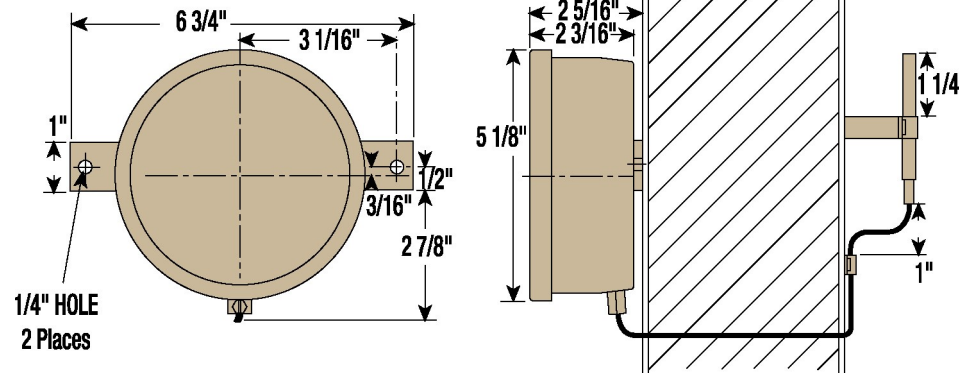

Room Temperature Monitors

**Model
TRM**

**Model
TRM-R**

**12" 18" 24"
Remote**

- **HACCP Food Safety Tool**
- **All Stainless Steel**
- **Plexiglas Lens**
- **-30 +120°F Range**
- **Lab Accuracy**
- **Micrometer Adjustable Pointer**
- **Easy to Read**
- **Other Ranges Available**

- **Inert Liquid through Stainless Steel Direct Drive Bourdon Coil**

Typical Through-the-Wall installation (x-ray view)

45TRM 02-21

ISO 17025 Lab for testing
thermometers & pressure gauges.

313 South Wayne Avenue • Cincinnati, Ohio 45215 • 800-903-9968 • Fax: 513-761-2880
www.tpftherm.com • tpf@tpftherm.com

Specifications

Model TRM

Model TRM-R-12/18/24

Options

Electrical contacts

Max follower hand

**Max and Min
follower hands**

Contact Ratings

V	DC	AC	Inductive
220	100 mA	120 mA	65 mA
110	200 mA	240 mA	130 mA
48	300 mA	450 mA	200 mA
24	400 mA	600 mA	250 mA

Ordering Info

Model	Description
TRM	Standard wall mounted
TRM-R-12	12" Remote wall mounted
TRM-R-24	24" Remote wall mounted
TRM-R-___	Longer lengths consult factory