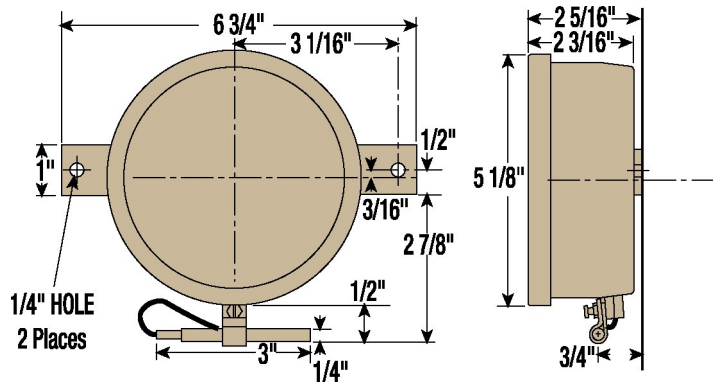

Room Temperature Monitors

**Model
TRM**

**Model
TRM-R**

**12" 18" 24"
Remote**

- **HACCP Food Safety Tool**
- **All Stainless Steel**
- **Plexiglas Lens**
- **-30 +120°F Range**
- **Lab Accuracy**
- **Micrometer Adjustable Pointer**
- **Easy to Read**
- **Other Ranges Available**

- **Inert Liquid through Stainless Steel Direct Drive Bourdon Coil**

Typical Through-the-Wall installation (x-ray view)

45TRM 02-21

ISO 17025 Lab for testing
thermometers & pressure gauges.

313 South Wayne Avenue • Cincinnati, Ohio 45215 • 800-903-9968 • Fax: 513-761-2880
www.tpftherm.com • tpf@tpftherm.com

Specifications

Model TRM

Model TRM-R-12/18/24

Options

Electrical contacts

Max follower hand

**Max and Min
follower hands**

Contact Ratings

V	DC	AC	Inductive
220	100 mA	120 mA	65 mA
110	200 mA	240 mA	130 mA
48	300 mA	450 mA	200 mA
24	400 mA	600 mA	250 mA

Ordering Info

Model	Description
TRM	Standard wall mounted
TRM-R-12	12" Remote wall mounted
TRM-R-24	24" Remote wall mounted
TRM-R-___	Longer lengths consult factory