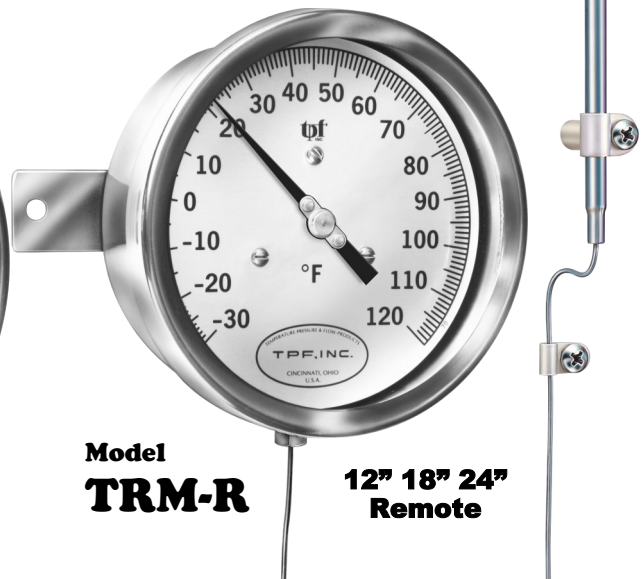

Room Temperature Monitors

**Model
TRM**

**Model
TRM-R**

**12" 18" 24"
Remote**

- **HACCP Food Safety Tool**
- **All Stainless Steel**
- **Plexiglas Lens**
- **-30 +120°F Range**
- **Lab Accuracy**
- **Micrometer Adjustable Pointer**
- **Easy to Read**
- **Other Ranges Available**

- **Inert Liquid through Stainless Steel Direct Drive Bourdon Coil**

Typical Through-the-Wall installation (x-ray view)

45TRM 02-21

ISO 17025 Lab for testing
thermometers & pressure gauges.

313 South Wayne Avenue • Cincinnati, Ohio 45215 • 800-903-9968 • Fax: 513-761-2880
www.tpftherm.com • tpf@tpftherm.com

Specifications

Model TRM

Model TRM-R-12/18/24

Options

Electrical contacts

Max follower hand

**Max and Min
follower hands**

Contact Ratings

V	DC	AC	Inductive
220	100 mA	120 mA	65 mA
110	200 mA	240 mA	130 mA
48	300 mA	450 mA	200 mA
24	400 mA	600 mA	250 mA

Ordering Info

Model	Description
TRM	Standard wall mounted
TRM-R-12	12" Remote wall mounted
TRM-R-24	24" Remote wall mounted
TRM-R-___	Longer lengths consult factory