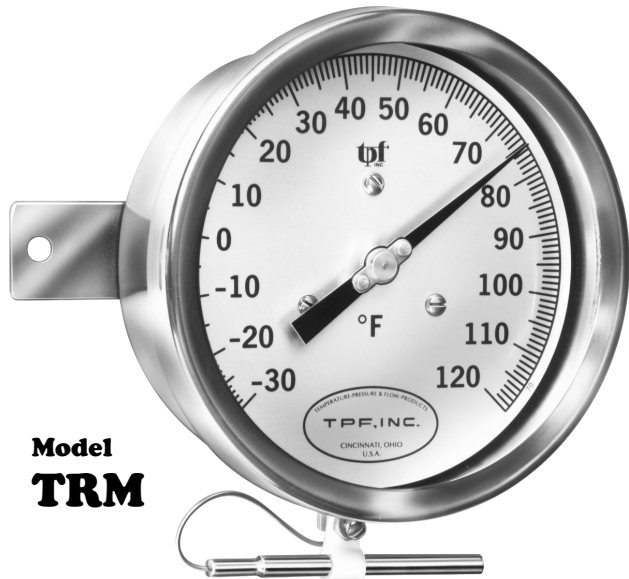

Room Temperature Monitors

**Model
TRM**

**Model
TRM-R**

**12" 18" 24"
Remote**

- **HACCP Food Safety Tool**
- **All Stainless Steel**
- **Plexiglas Lens**
- **-30 +120°F Range**
- **Lab Accuracy**
- **Micrometer Adjustable Pointer**
- **Easy to Read**
- **Other Ranges Available**

- **Inert Liquid through Stainless Steel Direct Drive Bourdon Coil**

Typical Through-the-Wall installation (x-ray view)

45TRM 02-21

ISO 17025 Lab for testing
thermometers & pressure gauges.

313 South Wayne Avenue • Cincinnati, Ohio 45215 • 800-903-9968 • Fax: 513-761-2880
www.tpftherm.com • tpf@tpftherm.com

Specifications

Model TRM

Model TRM-R-12/18/24

Options

Electrical contacts

Max follower hand

**Max and Min
follower hands**

Contact Ratings

V	DC	AC	Inductive
220	100 mA	120 mA	65 mA
110	200 mA	240 mA	130 mA
48	300 mA	450 mA	200 mA
24	400 mA	600 mA	250 mA

Ordering Info

Model	Description
TRM	Standard wall mounted
TRM-R-12	12" Remote wall mounted
TRM-R-24	24" Remote wall mounted
TRM-R-___	Longer lengths consult factory