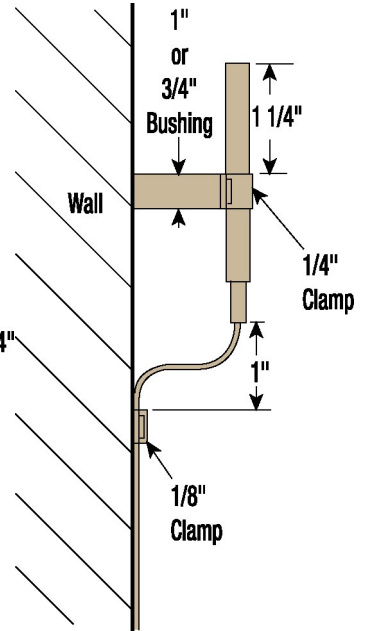

Room Temperature Monitors

**Model
TRM**

**Model
TRM-R**

**12" 18" 24"
Remote**

- **HACCP Food Safety Tool**
- **All Stainless Steel**
- **Plexiglas Lens**
- **-30 +120°F Range**
- **Lab Accuracy**
- **Micrometer Adjustable Pointer**
- **Easy to Read**
- **Other Ranges Available**

- **Inert Liquid through Stainless Steel Direct Drive Bourdon Coil**

Typical Through-the-Wall installation (x-ray view)

45TRM 02-21

ISO 17025 Lab for testing
thermometers & pressure gauges.

313 South Wayne Avenue • Cincinnati, Ohio 45215 • 800-903-9968 • Fax: 513-761-2880
www.tpftherm.com • tpf@tpftherm.com

Specifications

Model TRM

Model TRM-R-12/18/24

Options

Electrical contacts

Max follower hand

**Max and Min
follower hands**

Contact Ratings

V	DC	AC	Inductive
220	100 mA	120 mA	65 mA
110	200 mA	240 mA	130 mA
48	300 mA	450 mA	200 mA
24	400 mA	600 mA	250 mA

Ordering Info

Model	Description
TRM	Standard wall mounted
TRM-R-12	12" Remote wall mounted
TRM-R-24	24" Remote wall mounted
TRM-R-___	Longer lengths consult factory